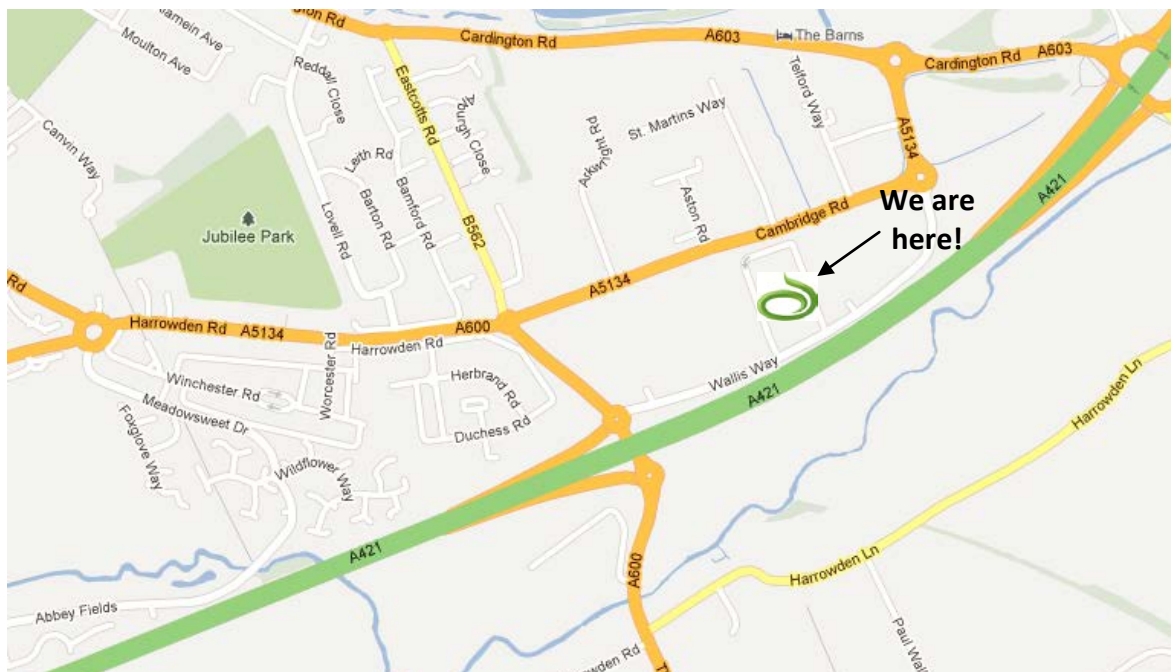

How to Find us

Bedford Site Address

Lantmännen Unibake Bedford
Wallis Way
Eastcotts
Bedford
MK42 0PE

Telephone: + 44 (0) 1276 850500
Email: unibakeuk.ost@lantamannen.com

Directions

Please note: Parts of the A421 are new, so if you have a sat nav that is more than a couple of years old, then some roads may not be included!

1. Come off the M1 at Junction 13 towards Bedford and the A421
2. Follow the signs to the A421 signposted to Bedford
3. Follow the A421 for about 10 miles until you see a BP Garage and a Holiday Inn Express pass by on your right hand side
4. Take the next exit signposted to Hitchin, Shefford, Bedford & the A600
5. At the top of the slip road, the factory should be in view straight ahead, go straight over the roundabout